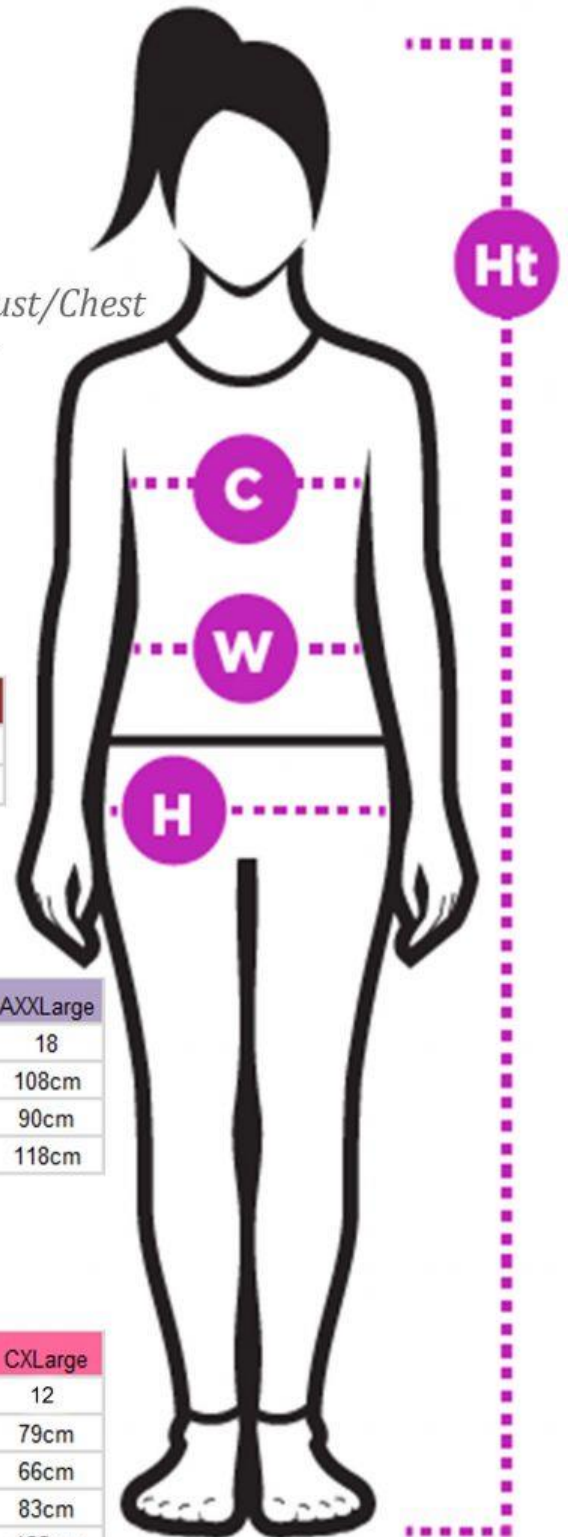

Fitting Guide

Bust/Chest - Measure over the fullest part of your Bust/Chest

Waist - Measure at the narrowest point of the waist

Hip - Measure hips at the fullest part of the bottom at the top of the legs

Mens

Adults	AXSmall	ASmall	AMedium	ALarge	AXLarge
Chest	85cm	90cm	96cm	102cm	108cm
Waist (inches)	28"	30"	32"	34"	36"

Womens

Adults	AXSmall	ASmall	AMedium	ALarge	AXLarge	AXXLarge
AUS Sizes	8	10	12	14	16	18
Bust	83cm	88cm	93cm	98cm	103cm	108cm
Waist	65cm	70cm	75cm	80cm	85cm	90cm
Hips	93cm	98cm	103cm	108cm	113cm	118cm

Childrens

Childs	CXXSmall	CXSmall	CSmall	CMedium	CLarge	CXLarge
Age (Years)	2	4	6	8	10	12
Chest	54cm	59cm	64cm	69cm	74cm	79cm
Waist	52cm	56cm	58cm	61cm	63cm	66cm
Hips	54cm	64cm	69cm	74cm	79cm	83cm
Height	95cm	115cm	125cm	135cm	145cm	155cm